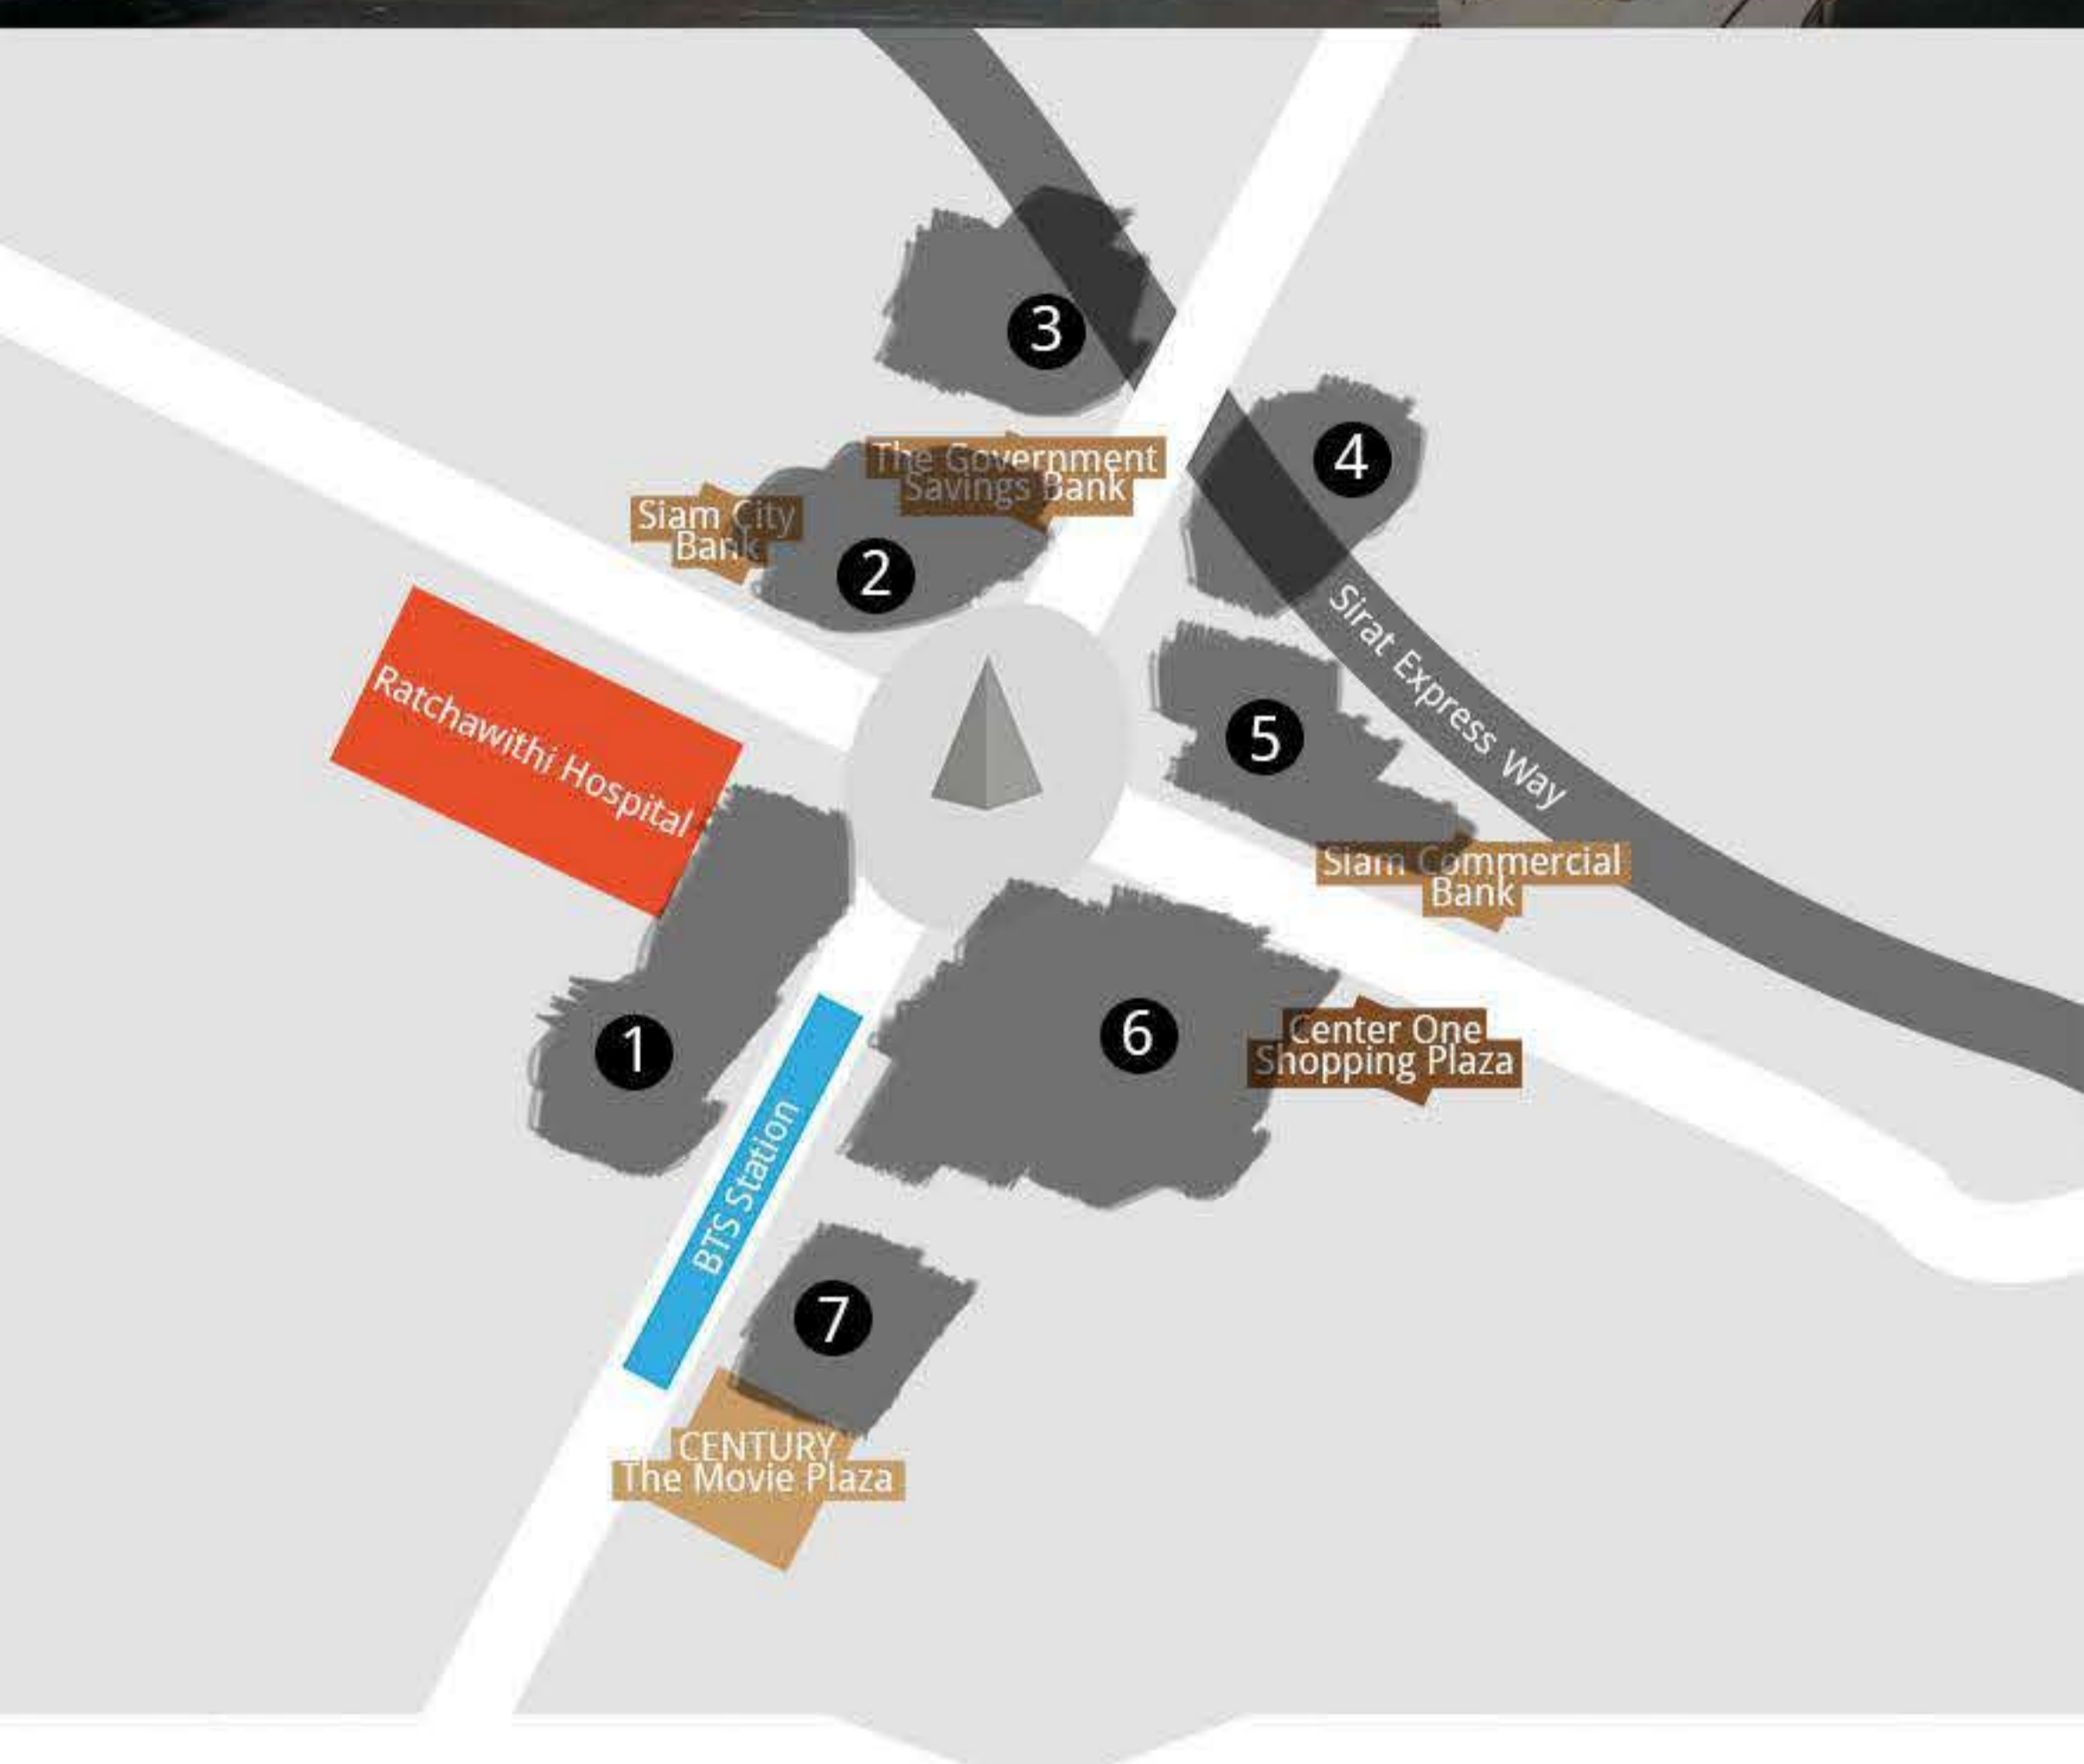

So findest du den richtigen *Minibus* am Victory Monument

1

Ban Na, Wang Nam Khiao, Chakkarat-Khorat, Phitsanulok, Lopburi, Hua Hin, Kanchanaburi, Ratchaburi, Suphanburi, Lam Narai- Saraburi, Future Rangsit, Bang Pahan, Ratchaburi-Wat Phleng, Gateway, Ban Phe-Samed, Rojchana A-B, Ladprao-Ramintra-Minburi, Salaya, Pak Thong Chai, Pattaya Jomtien, Prachuab-Klongwan, Wat Khao Somphot-Wat Pa, Sai Tai Mai-Bangkhae

2

Saphan Mai, Minburi, Ban Na-Ongkharak, Bang Bua Thong Market, Thammasat Rangsit-Bangkok University, The Mall-Ngamwongwan, Pak Kret, Rangsit Klong1 (Ban Na), Chom Bueng, Prachinburi, Nakhon Sawan, Nakhon Nayok, Phanom Sarakham, Pranburi, Pak Chong, Si Racha, Kui Buri

3

Ban Na-Ongkharak, Prachinburi, Mae Klong, Phraram Sam, Mahachai, Silpakorn University, Lanthong, Muak Lek- Phra Phutthabat, Ban Pong, Dan Chang, Bang Khae, Central Chonburi, Muang Thong, Khan Keha Thonburi, Lanthong, Phanom Sarakham, U Thong, Ladyao, Bang Pra Kok, Ban Laem, Rong Kluea Market, Soi Dao, Tak Fa- Nakhon Sawan

Soi/Alley Century

Khorat- Pak Chong, Lam Luk Ka, Hua Hin-Cha Am, Si Racha, Rayong, Lotus Ayutthaya, Tha Luang-Muang Khom, Chanthaburi, Nakhon Pathom, Ban Phaeo, Sa Kaeo, Suan Phueng, Lotus Sing Buri